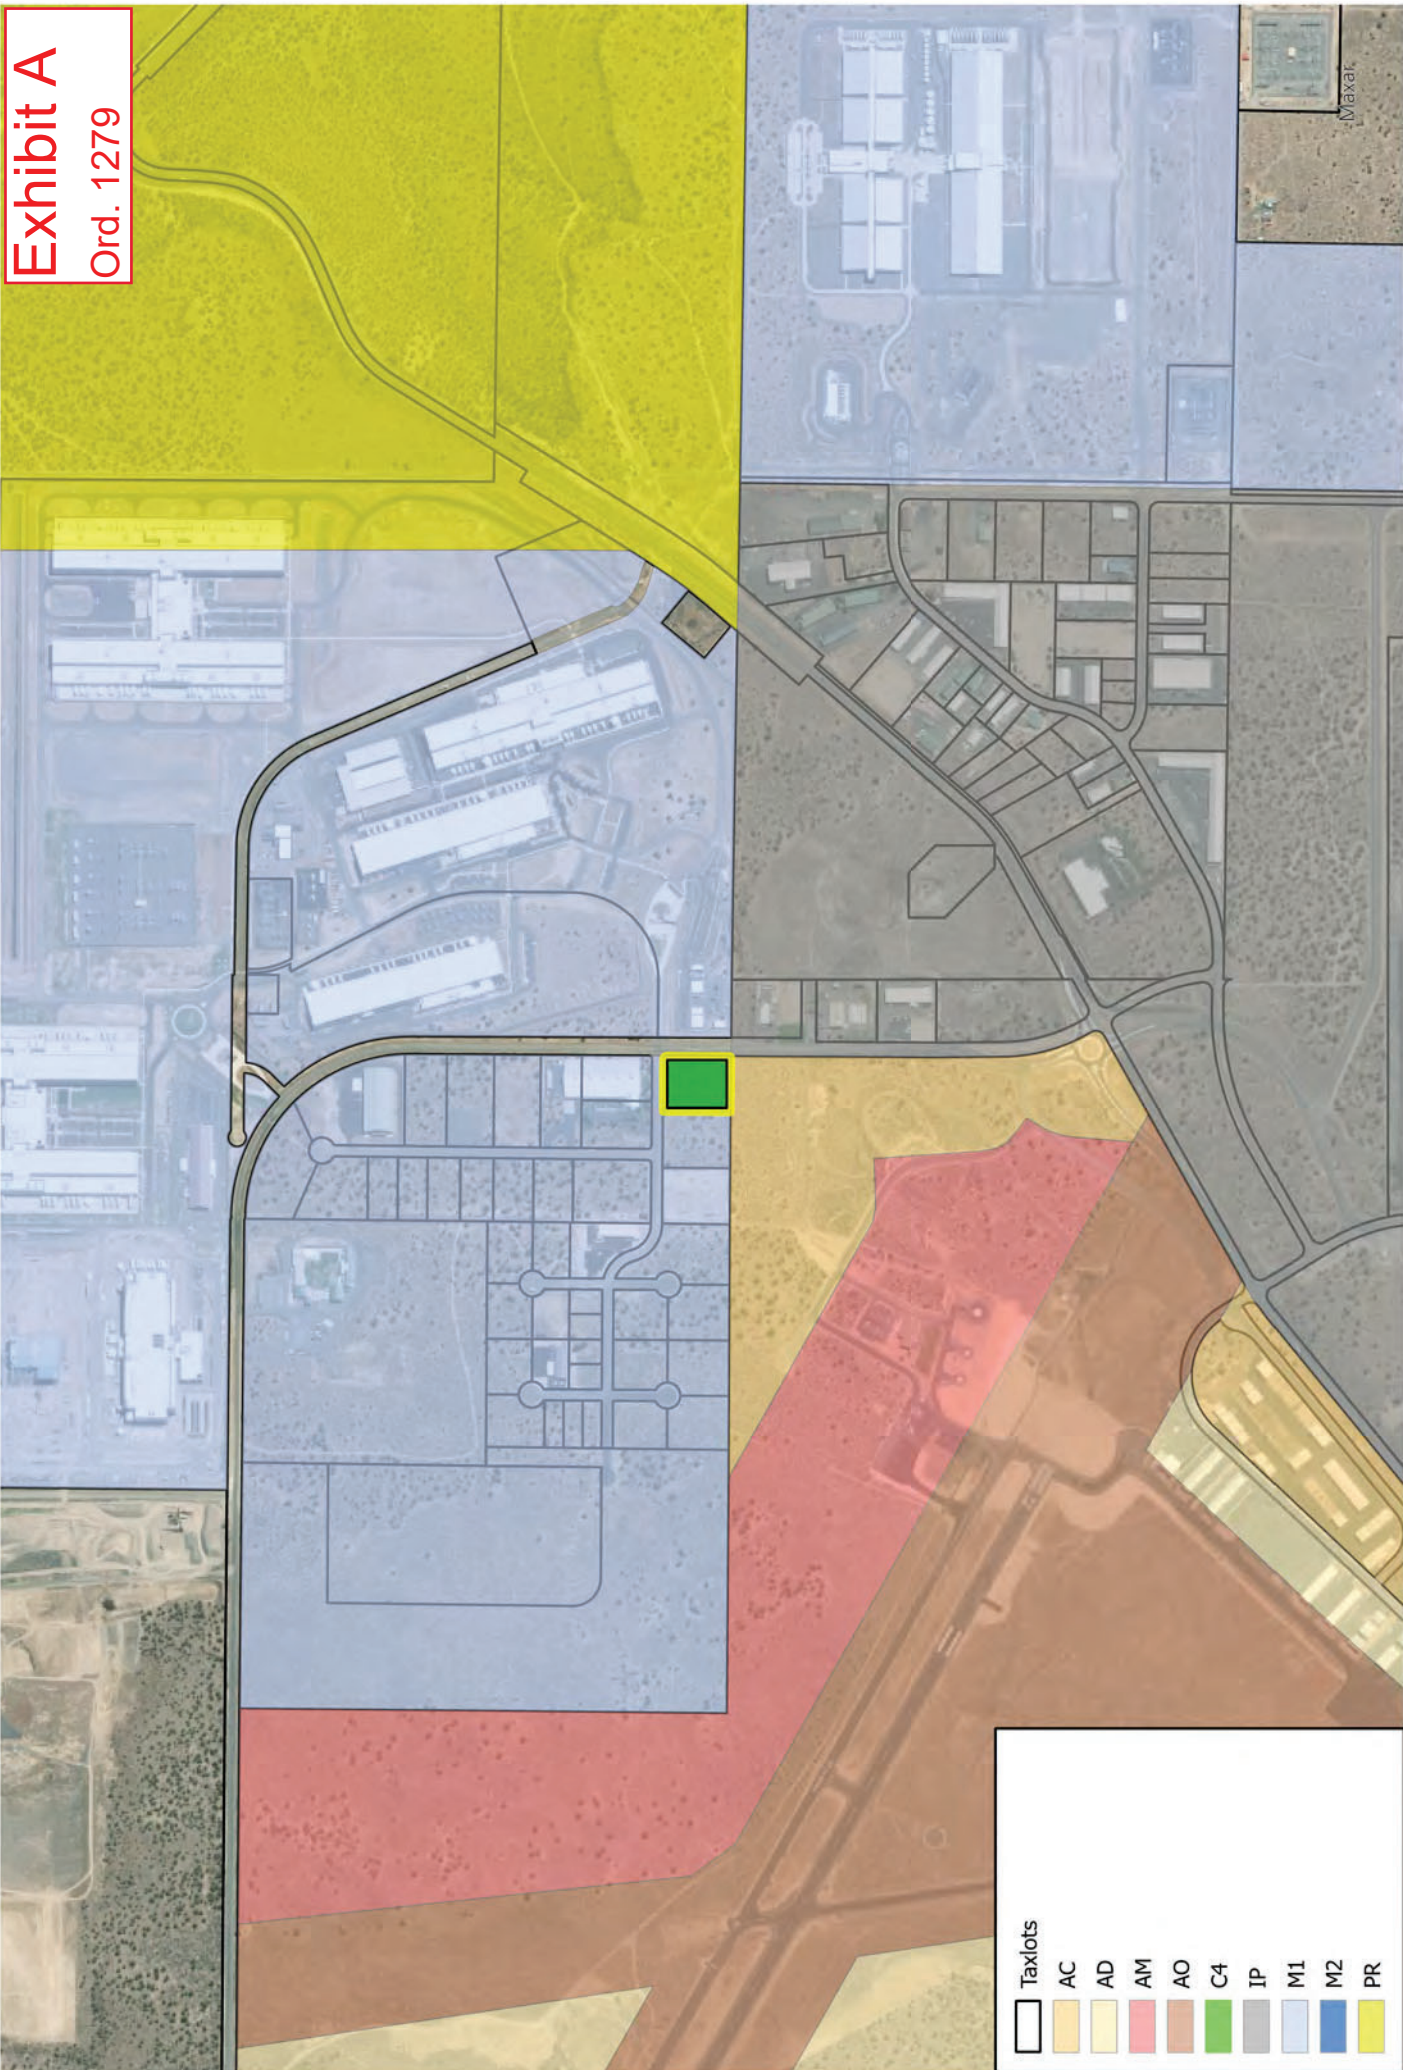

Exhibit A
Ord. 1279

- Taxlots
- AIRPORT
- HEAVY INDUSTRIAL
- LIGHT INDUSTRIAL
- OPEN SPACE

2021 Aerial Date: 7/26/2022

AM-2022-100
Current Comp Plan Designation
Light Industrial

Exhibit A
Ord. 1279

- Taxlots
- AIRPORT
- HEAVY INDUSTRIAL
- LIGHT INDUSTRIAL
- OPEN SPACE
- OUTLYING COMMERCIAL

2021 Aerial Date: 7/26/2022

AM-2022-100
Proposed Comp Plan
(Outlying Commercial)

Exhibit A
Ord. 1279

	Taxlots
	AC
	AD
	AM
	AO
	IP
	M1
	PR

AM-2022-100
Current Zone Designation
M1- Light Industrial

2021 Aerial Date: 7/26/2022

Exhibit A
Ord. 1279

	Taxlots
	AC
	AD
	AM
	AO
	C4
	IP
	M1
	M2
	PR

AM-2022-100
Proposed Zone C4

2021 Aerial Date: 7/26/2022