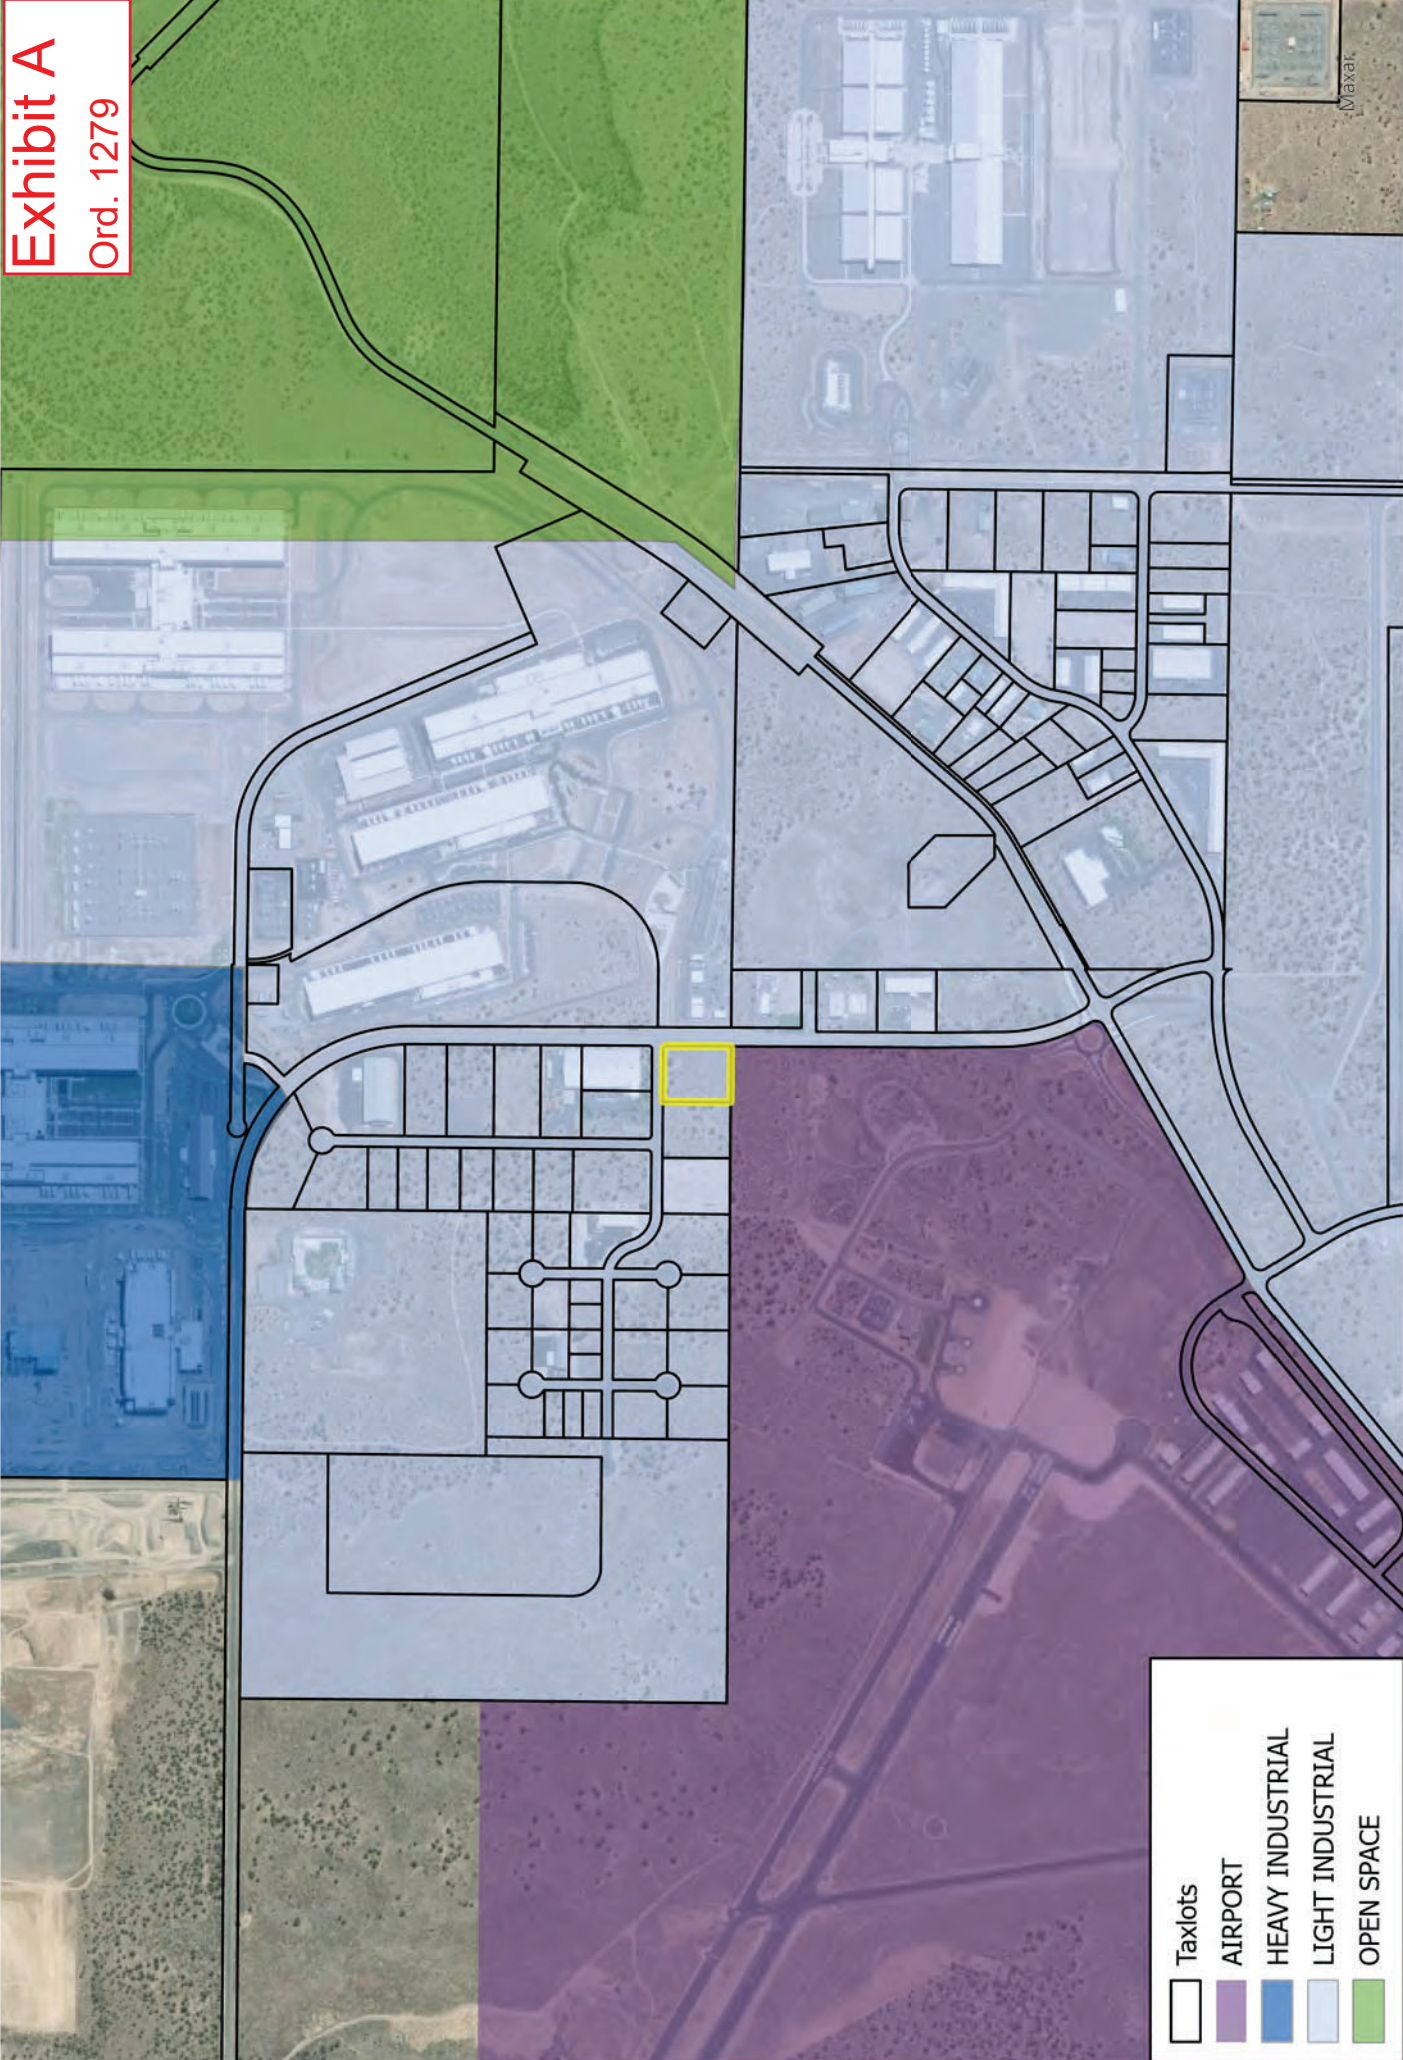

Exhibit A
Ord. 1279

- Taxlots
- AIRPORT
- HEAVY INDUSTRIAL
- LIGHT INDUSTRIAL
- OPEN SPACE

2021 Aerial Date: 7/26/2022

AM-2022-100
Current Comp Plan Designation
Light Industrial

Exhibit A
Ord. 1279

- Taxlots
- AIRPORT
- HEAVY INDUSTRIAL
- LIGHT INDUSTRIAL
- OPEN SPACE
- OUTLYING COMMERCIAL

2021 Aerial Date: 7/26/2022

AM-2022-100
Proposed Comp Plan
(Outlying Commercial)

Exhibit A
Ord. 1279

	Taxlots
	AC
	AD
	AM
	AO
	IP
	M1
	PR

AM-2022-100
Current Zone Designation
M1- Light Industrial

2021 Aerial Date: 7/26/2022

Exhibit A
Ord. 1279

	Taxlots
	AC
	AD
	AM
	AO
	C4
	IP
	M1
	M2
	PR

AM-2022-100
Proposed Zone C4

2021 Aerial Date: 7/26/2022