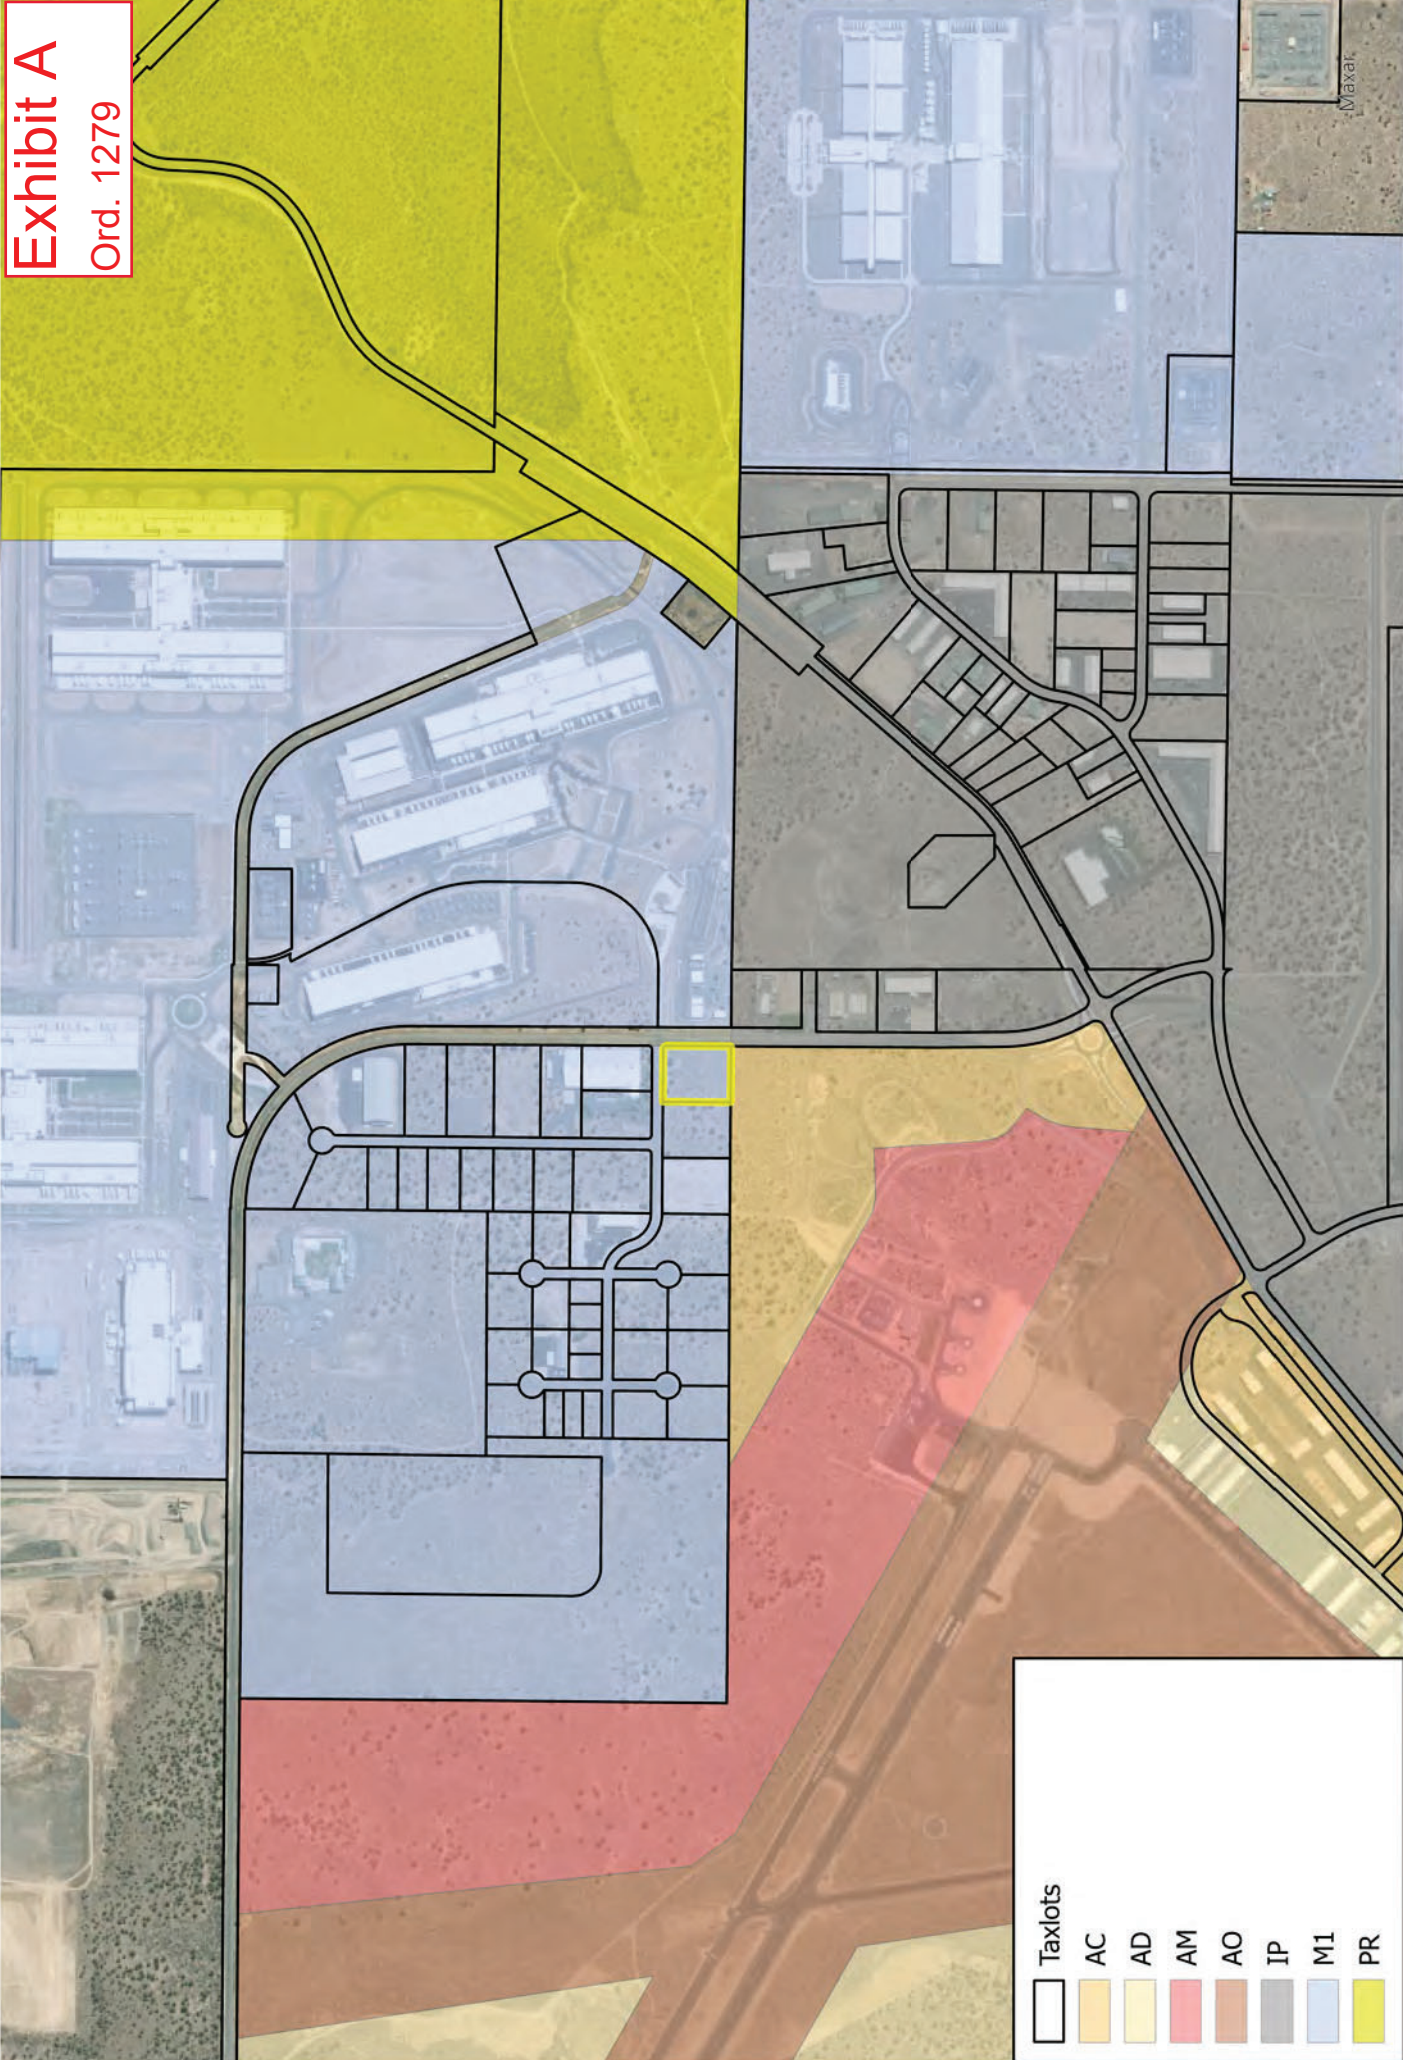

Exhibit A
Ord. 1279

- Taxlots
- AIRPORT
- HEAVY INDUSTRIAL
- LIGHT INDUSTRIAL
- OPEN SPACE

2021 Aerial Date: 7/26/2022

AM-2022-100
Current Comp Plan Designation
Light Industrial

Exhibit A
Ord. 1279

- Taxlots
- AIRPORT
- HEAVY INDUSTRIAL
- LIGHT INDUSTRIAL
- OPEN SPACE
- OUTLYING COMMERCIAL

2021 Aerial Date: 7/26/2022

AM-2022-100
Proposed Comp Plan
(Outlying Commercial)

Exhibit A
Ord. 1279

	Taxlots
	AC
	AD
	AM
	AO
	IP
	M1
	PR

AM-2022-100
Current Zone Designation
M1- Light Industrial

2021 Aerial Date: 7/26/2022

Exhibit A
Ord. 1279

	Taxlots
	AC
	AD
	AM
	AO
	C4
	IP
	M1
	M2
	PR

AM-2022-100
Proposed Zone C4

2021 Aerial Date: 7/26/2022