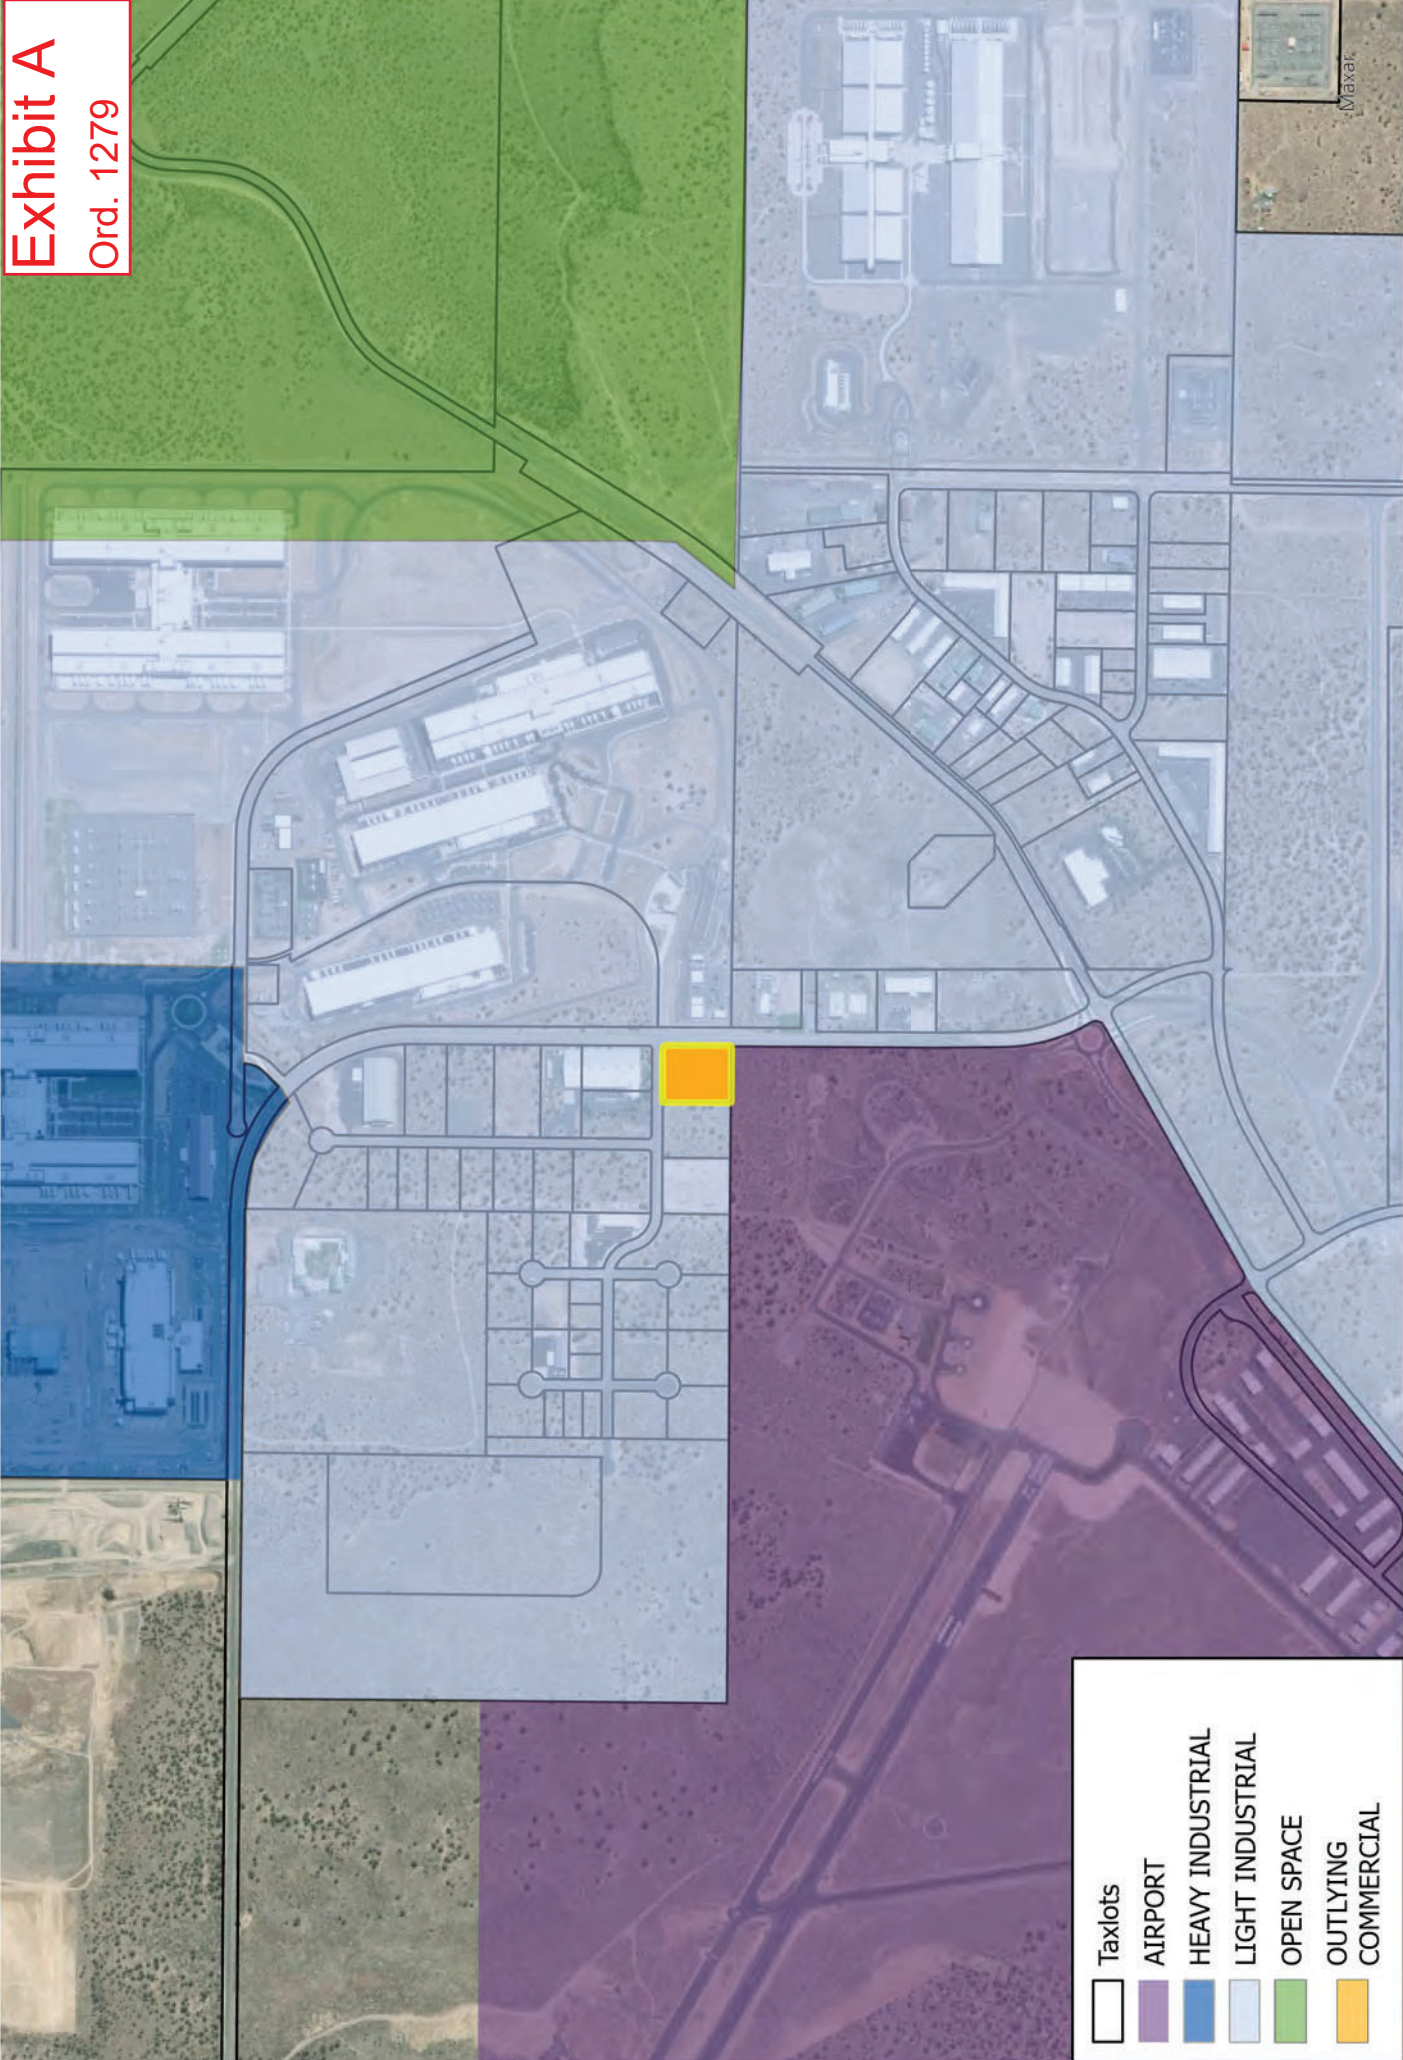

Exhibit A
Ord. 1279

- Taxlots
- AIRPORT
- HEAVY INDUSTRIAL
- LIGHT INDUSTRIAL
- OPEN SPACE

2021 Aerial Date: 7/26/2022

AM-2022-100
Current Comp Plan Designation
Light Industrial

Exhibit A
Ord. 1279

- Taxlots
- AIRPORT
- HEAVY INDUSTRIAL
- LIGHT INDUSTRIAL
- OPEN SPACE
- OUTLYING COMMERCIAL

2021 Aerial Date: 7/26/2022

AM-2022-100
Proposed Comp Plan
(Outlying Commercial)

Exhibit A
Ord. 1279

	Taxlots
	AC
	AD
	AM
	AO
	IP
	M1
	PR

AM-2022-100
Current Zone Designation
M1- Light Industrial

2021 Aerial Date: 7/26/2022

Exhibit A
Ord. 1279

	Taxlots
	AC
	AD
	AM
	AO
	C4
	IP
	M1
	M2
	PR

AM-2022-100
Proposed Zone C4

2021 Aerial Date: 7/26/2022