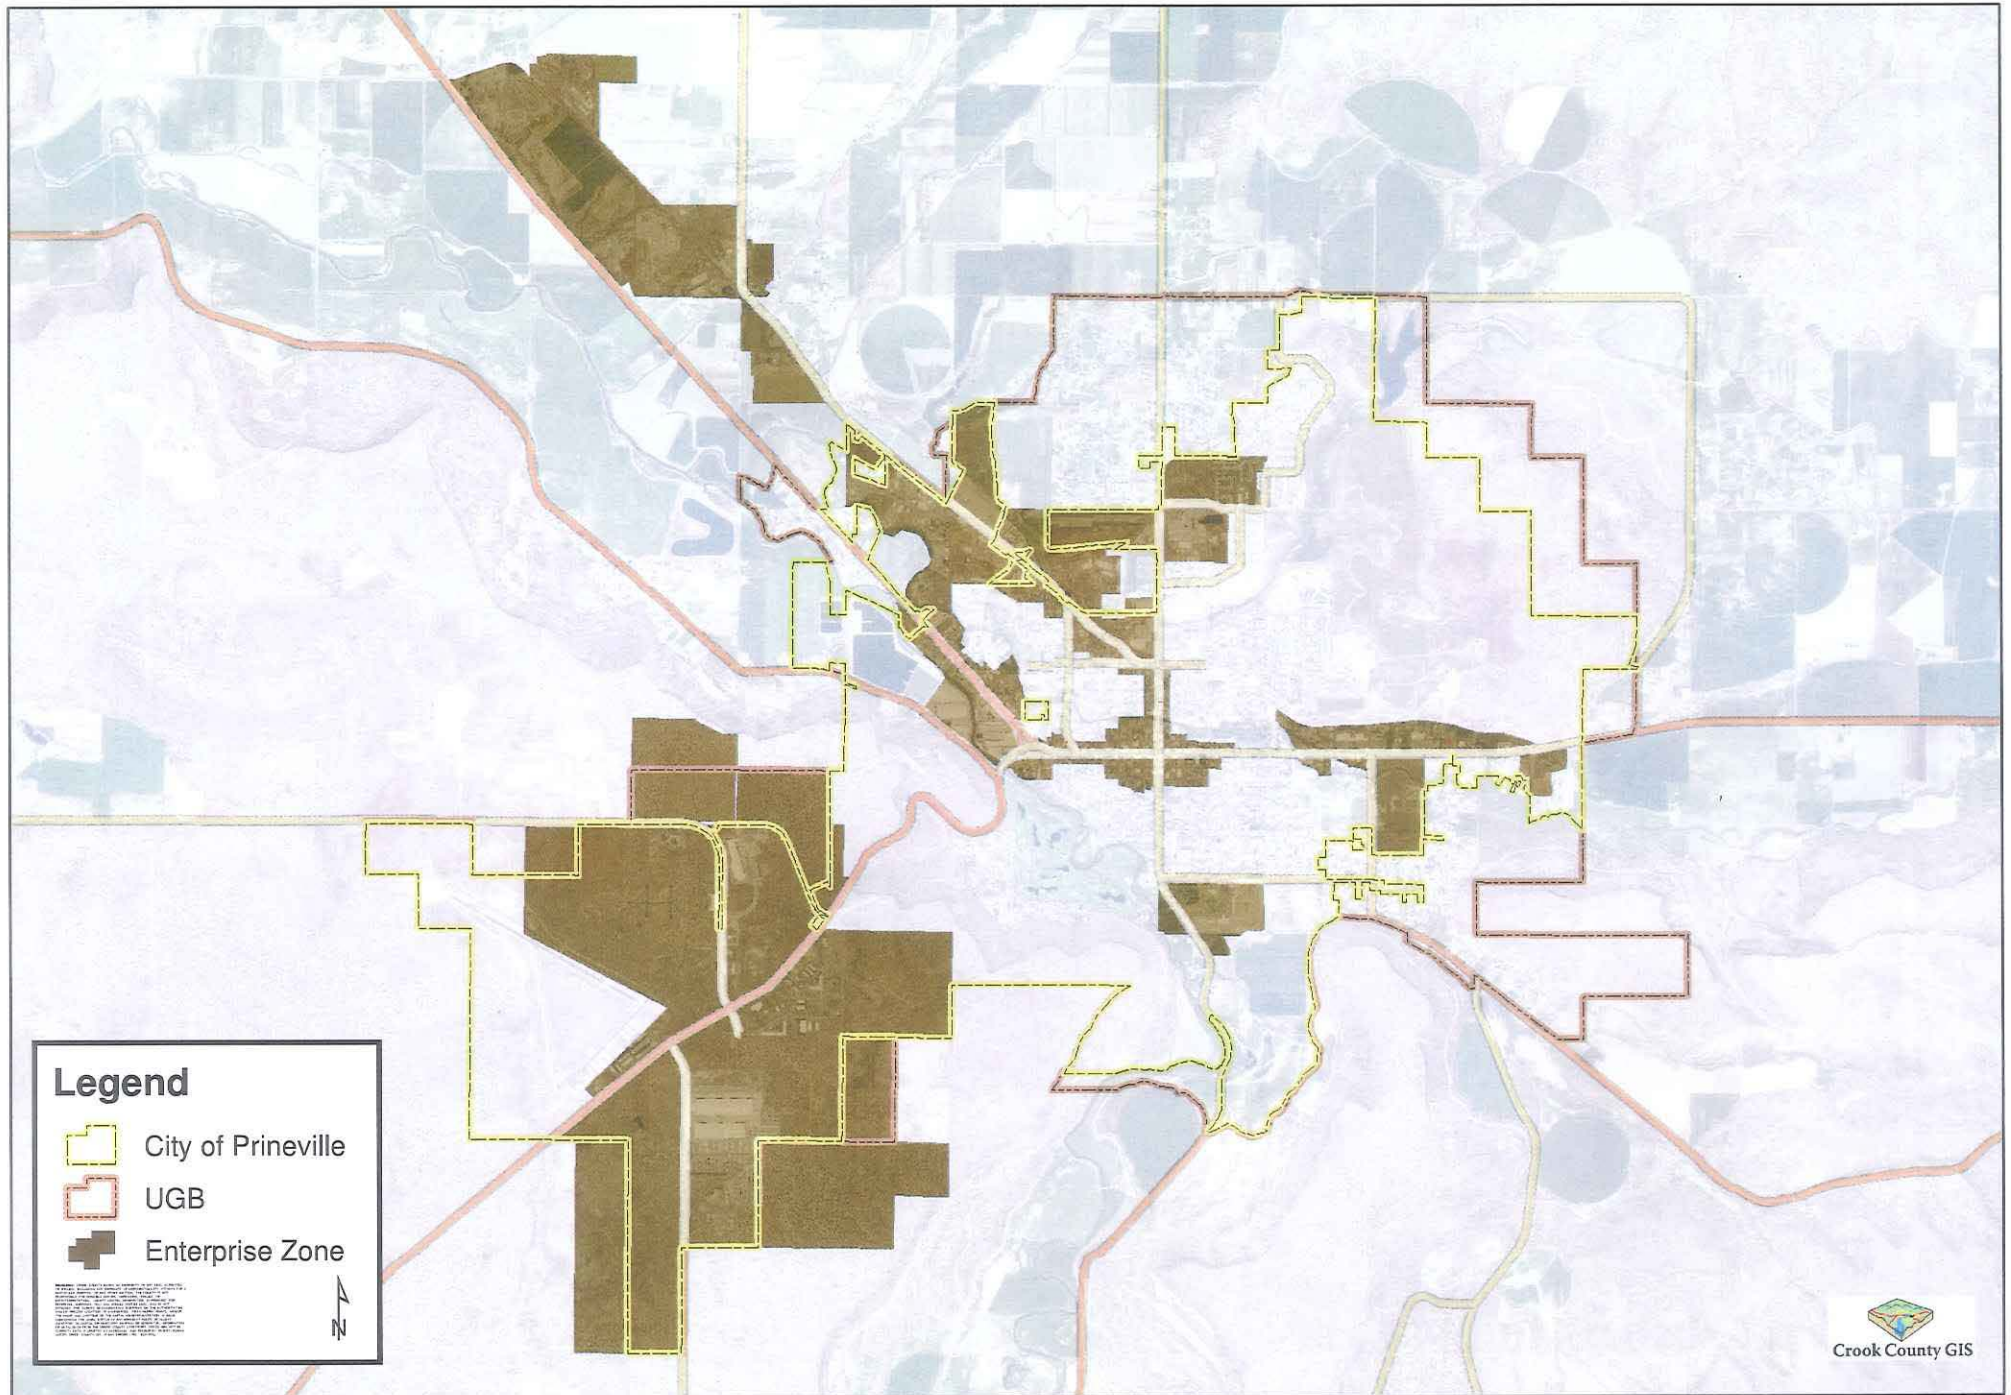

Crook County Enterprise Zone Renewal (4073 Ac / 6.4 Mile sq)